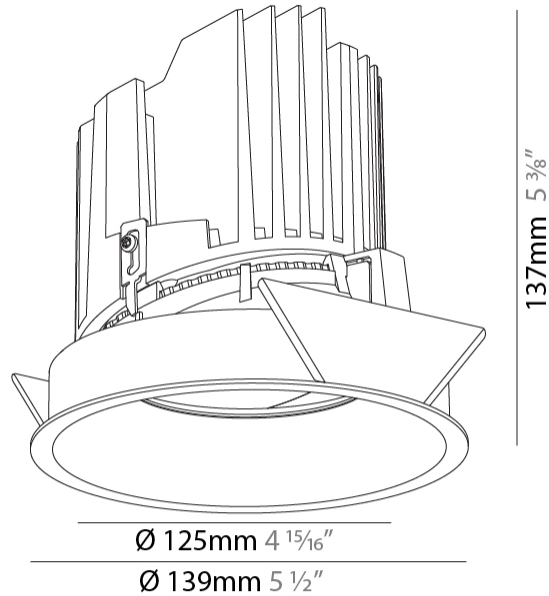

PHYSICAL

Shape: Round
Diameter (mm): 139
Diameter (in): 5 1/2
Height (mm): 137
Height (in): 5 3/8
Ceiling Thickness (mm): 10 / 12.5 / 15
Ceiling Thickness (in): 3/8 or 1/2 or 9/16
Min. Recessing Depth (mm): 150
Min. Recessing Depth (in): 5 7/8
Light Distribution: Adjustable / Downlight
Weight (kg): 0.856
Weight (lbs): 1.89
Fixture Finish: SSR / BKV / CWI / CRY / HAB / UFT / ITA / RUA / FTG / MYG / LOD / PUS / FRO / FUP / KIA / POP / BLS / SPG / MEY / GOH / GUM / CHC / COM / ABZ / JAG / OBR / MOS / ROR
Fixture Material: Aluminum Die Cast
Cut-out Measurements: 130mm / 5 1/8"

ELECTRICAL

Lamp Type: LED (Zhaga Standard)
Input Wattage (W): 28.6
Total Output Wattage (W): 26
Dimming: Tri-Mode (Non-Dimming and Phase Dimming (120Vac only) and 0-10V Dimming)
Driver Included: No
Driver Location: Recessed Housing
Driver Type: Constant Current - Universal
Driver Class: Class 2
Housing: See components
Input Voltage (V): 120 - 277
Constant Current (MA): 700

LED

Number of LEDs: 1
Color Temperature (°K): 2700 / 3000 / 3500 / 4000
Max. Delivered Lumen (lm): 1890 / 1930 / 2028 / 2070
Nominal Lumen (lm): 3210 / 3290 / 3459 / 3530
CRI: >90 CRI
Efficiency (%): 0.631
Lamp Life (hrs): 50000

OPTICAL

Reflector: 20 / 25 / 40
Adjustability: Rotational 355°; Tilt 10°

RATINGS AND CERTIFICATIONS

Certified By: Certified for North American Standards
IP rating: IP54