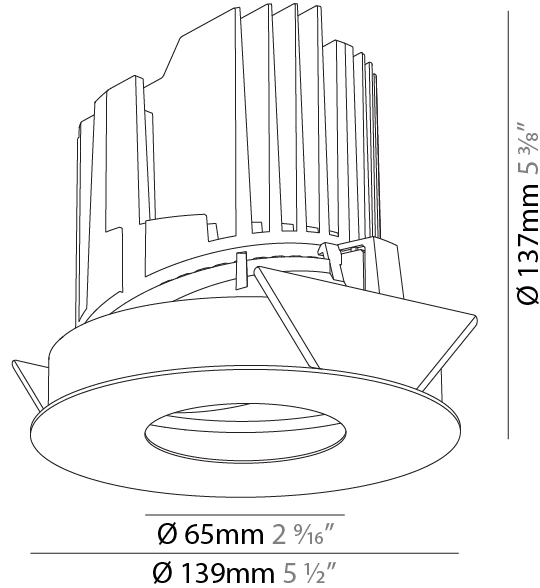

Series: Bioniq
Subseries: Bioniq Round Wallwash
Brand: Prolicht
Division: Architectural
Mounting Type: Recessed
Mounting Location: Ceiling
Subcategory: Downlight

PHYSICAL

Shape: Round
Diameter (mm): 139
Diameter (in): 5 1/2
Height (mm): 137
Height (in): 5 3/8
Ceiling Thickness (mm): 10 / 12.5 / 15 / 25
Ceiling Thickness (in): 3/8 or 1/2 or 9/16
Min. Recessing Depth (mm): 150
Min. Recessing Depth (in): 5 7/8
Light Distribution: Adjustable / Asymmetric
Weight (kg): 0.865
Weight (lbs): 1.9
Fixture Finish: SSR / BKV / CWI / CRY / HAB / UFT / ITA / RUA / FTG / MYG / LOD / PUS / FRO / FUP / KIA / POP / BLS / SPG / MEY / GOH / GUM / CHC / COM / ABZ / JAG / OBR / MOS / ROR
Fixture Material: Aluminum Die Cast
Cut-out Measurements: 130mm / 5 1/8"

ELECTRICAL

Lamp Type: LED (Zhaga Standard)
Input Wattage (W): 28.6
Total Output Wattage (W): 26
Dimming: Tri-Mode (Non-Dimming and Phase Dimming (120Vac only) and 0-10V Dimming)
Driver Included: No
Driver Location: Recessed Housing
Driver Type: Constant Current - Universal
Housing: See components
Input Voltage (V): 120 - 277
Constant Current (MA): 700

LED

Number of LEDs: 1
Color Temperature (°K): 2700 / 3000 / 3500 / 4000
Max. Delivered Lumen (lm): 1890 / 1930 / 2028 / 2070
Nominal Lumen (lm): 3210 / 3290 / 3459 / 3530
CRI: >90 CRI
Lamp Life (hrs): 50000

OPTICAL

Reflector: 20 / 25 / 40
Adjustability: Fixed

RATINGS AND CERTIFICATIONS

Certified By: Certified for North American Standards
IP rating: IP20